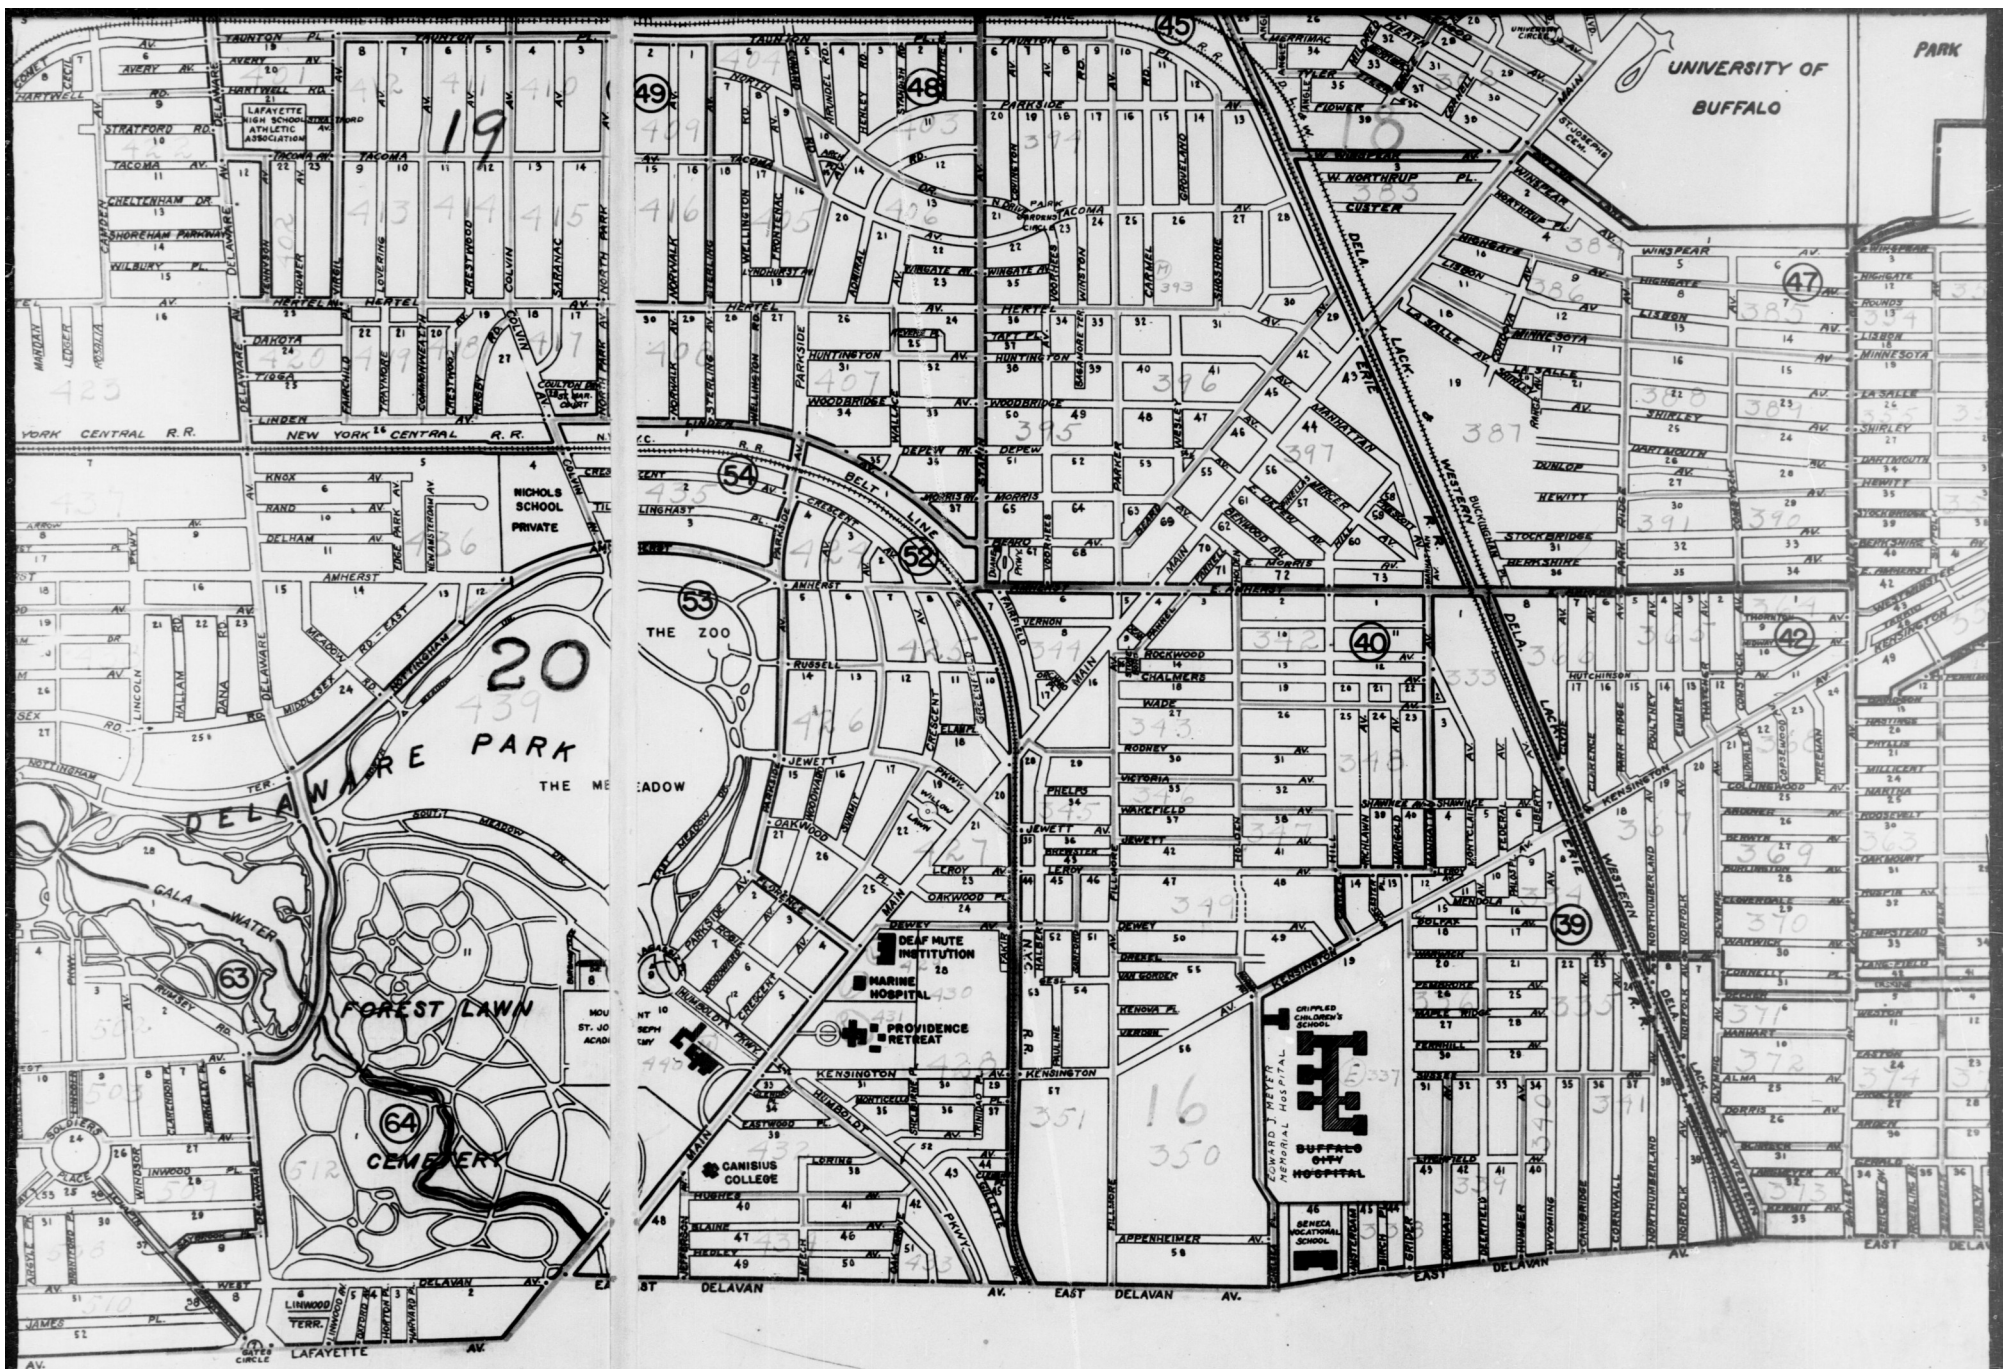

1940 Census—Buffalo Map 5

Wards: 16, 18-20

EDs: 334-351; 353-356; 358-359; 363-375; 382-391;
393-397; 401-420; 423-439; 448; 502-503; 508-510; 512

Large, Dark Handwritten Numbers = Ward

21

Circled Numbers = Census Tract

57

Smaller Handwritten Numbers = Enumeration District

LEGEND

WARD CITY LIMITS

1940 E.D.

SEPARATE E.D.

Col 64

BU
ERI